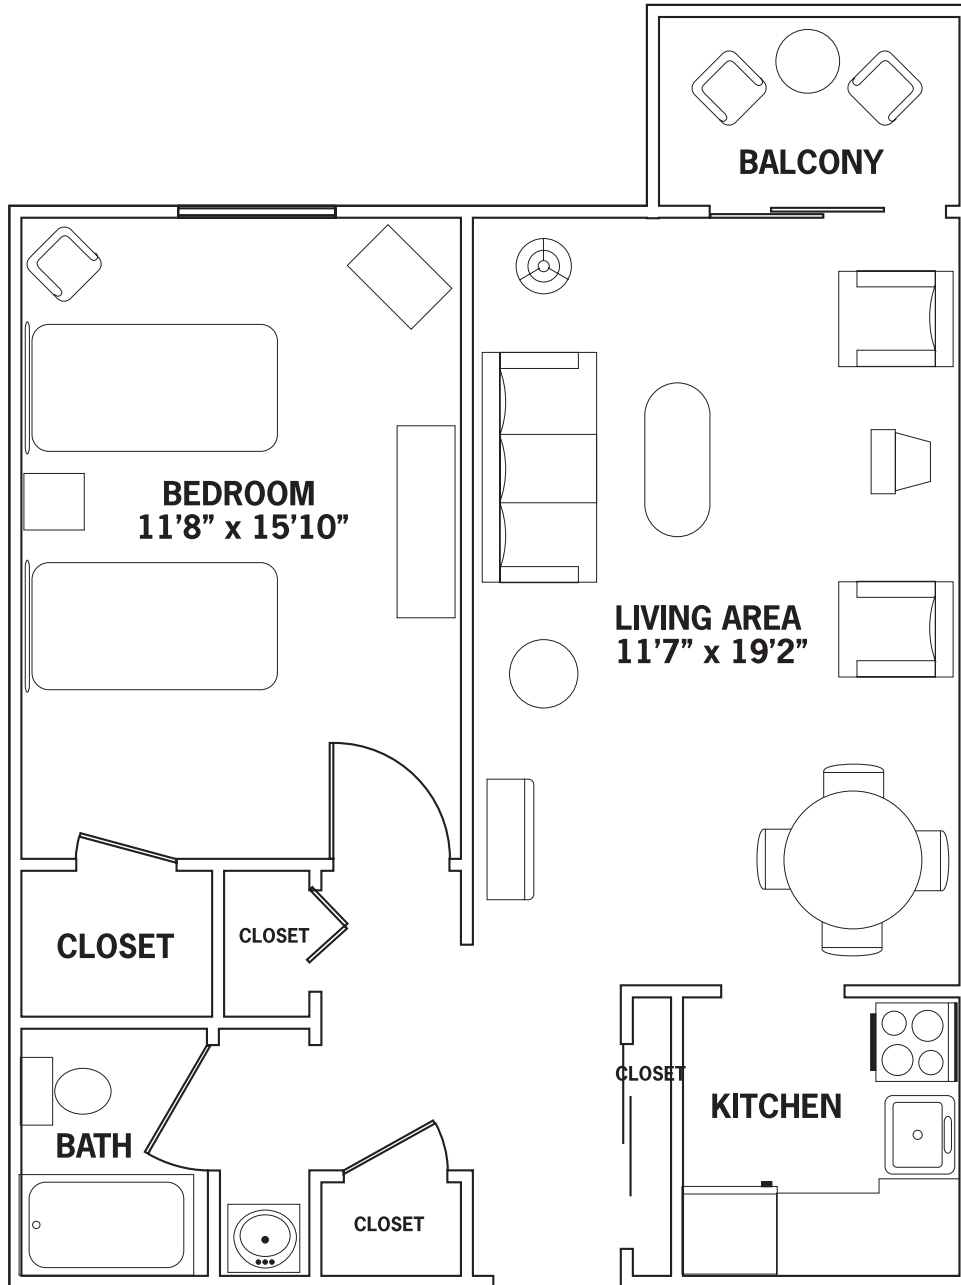

Chestnut - One Bedroom Deluxe

624 sq. ft.

Plans are a general representation of the units shown. Details and dimensions may vary.