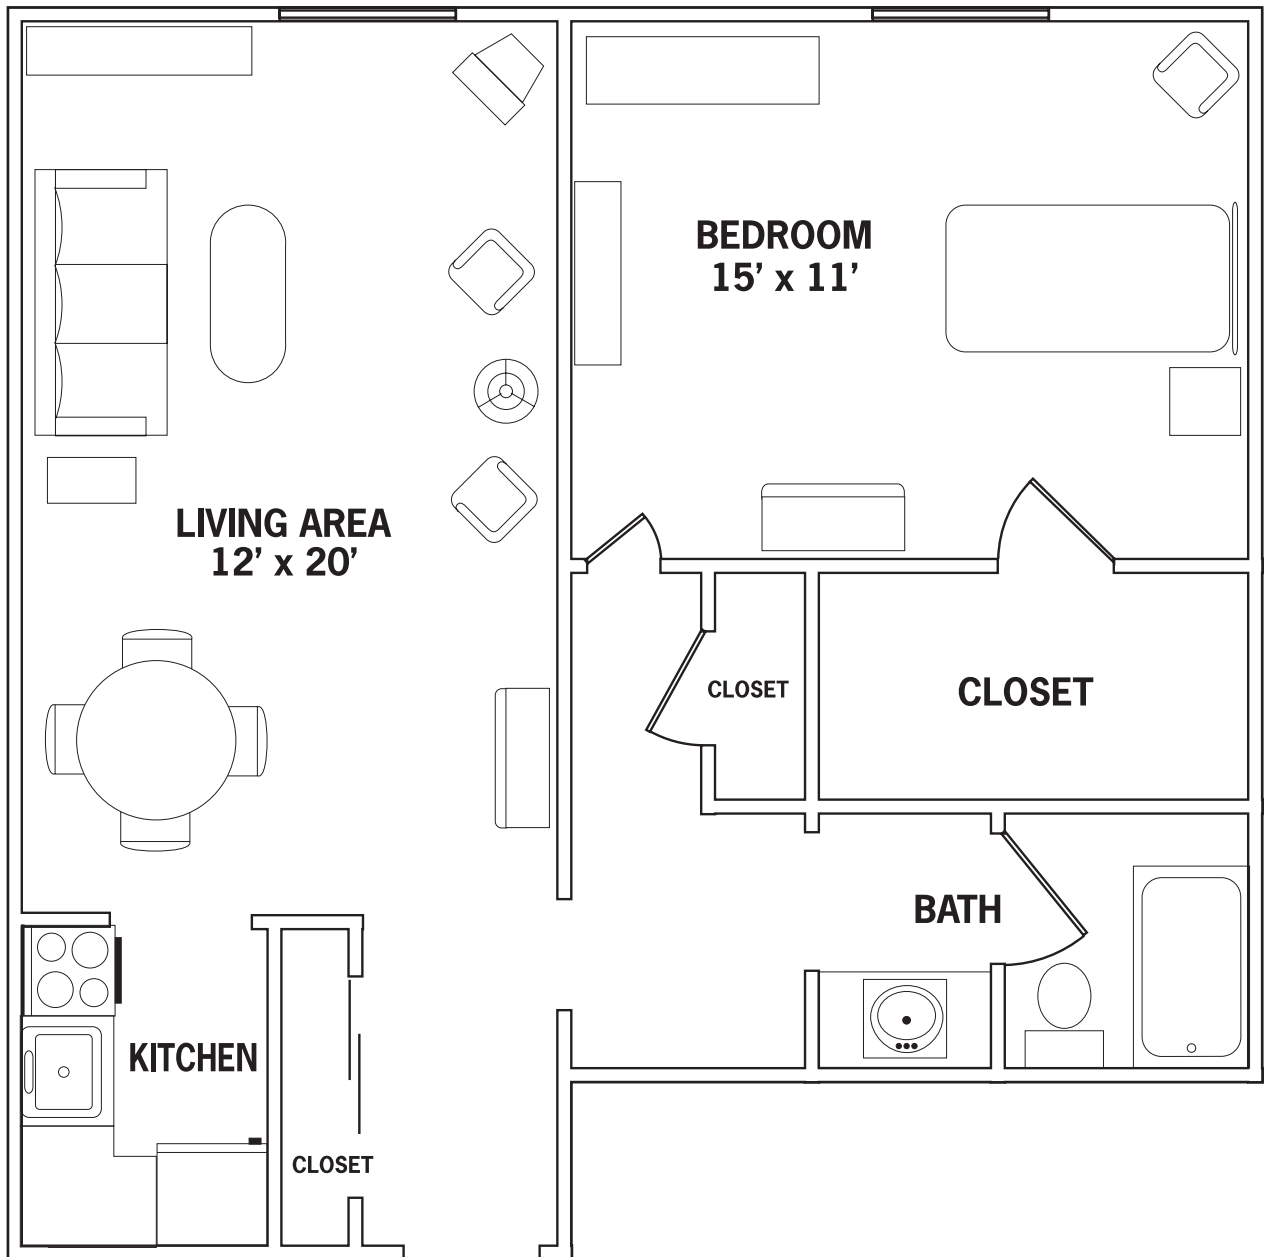

PAUL'S RUN

Live Life to the Fullest

Dogwood - One Bedroom Deluxe

756 sq. ft.

Plans are a general representation of the units shown. Details and dimensions may vary.