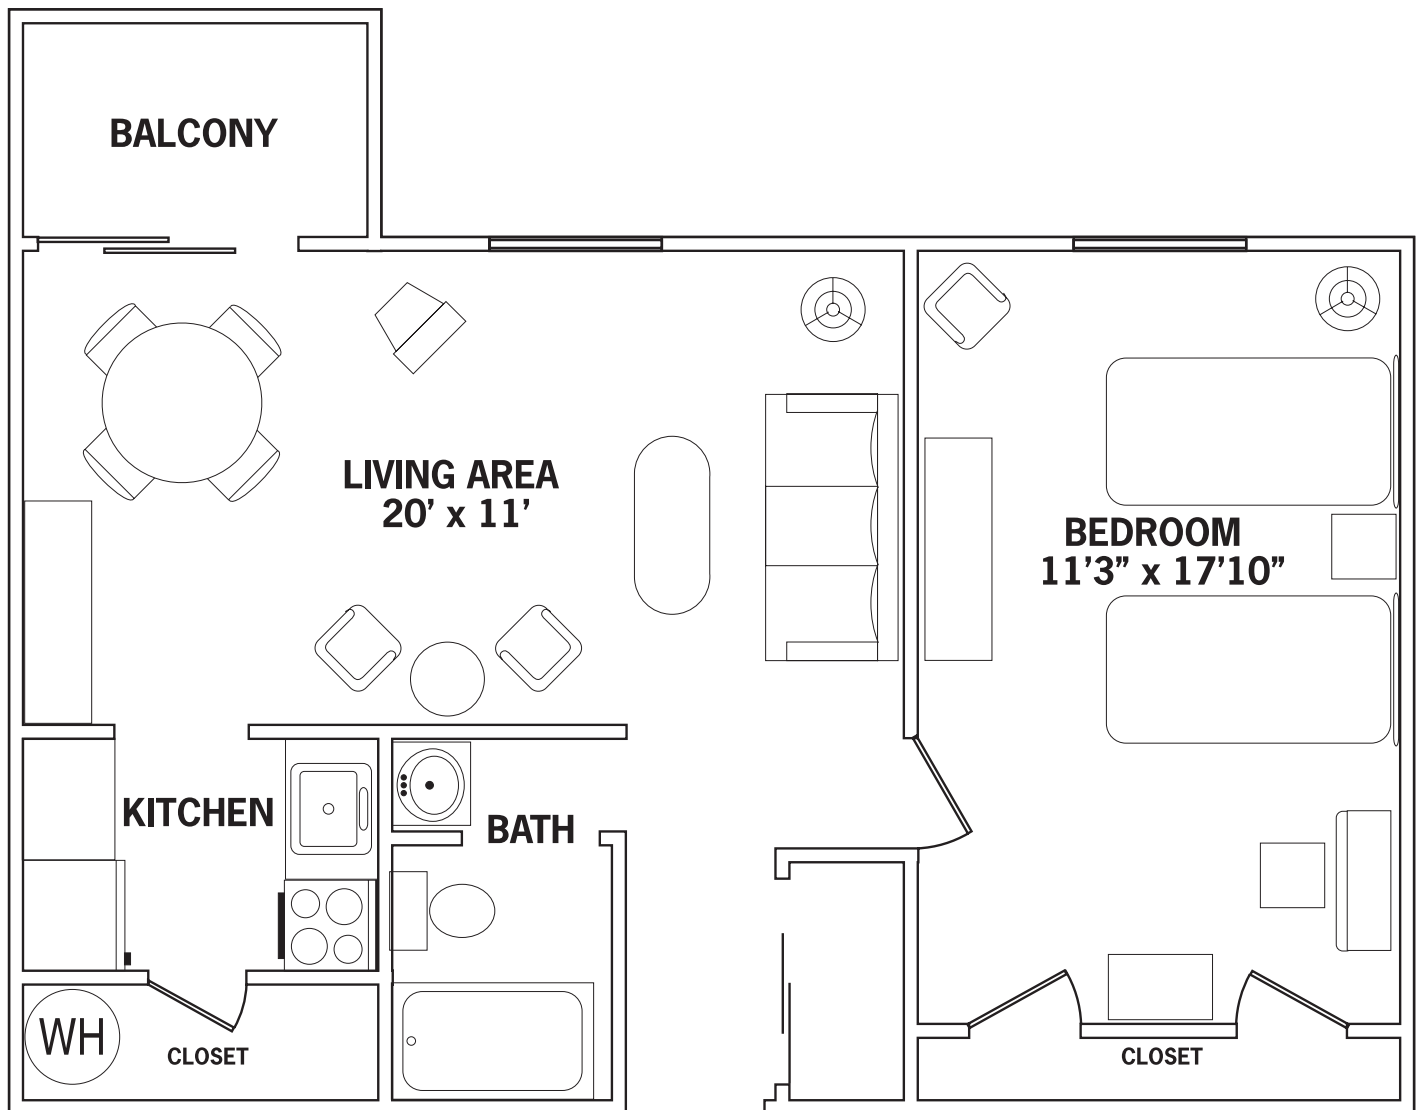

*Elm - One Bedroom Deluxe*

**589 sq. ft.**

*Plans are a general representation of the units shown. Details and dimensions may vary.*