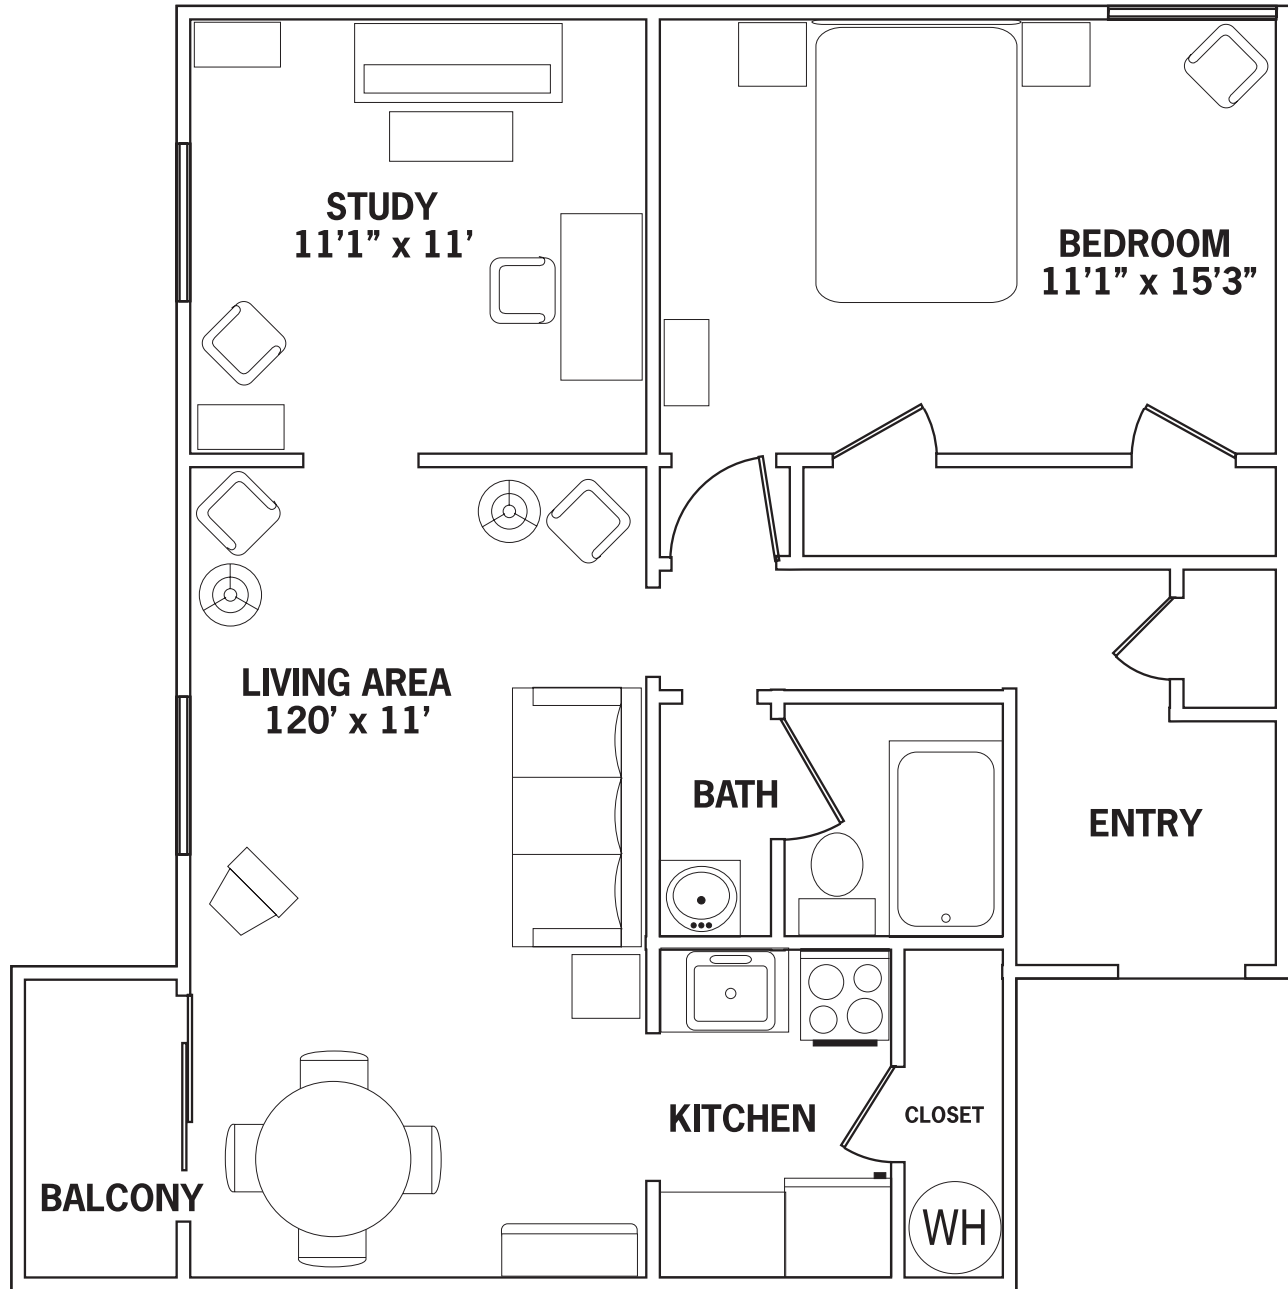

# PAUL'S RUN

*Live Life to the Fullest*

*Fir - One Bedroom and Den*

**840 sq. ft.**

*Plans are a general representation of the units shown. Details and dimensions may vary.*