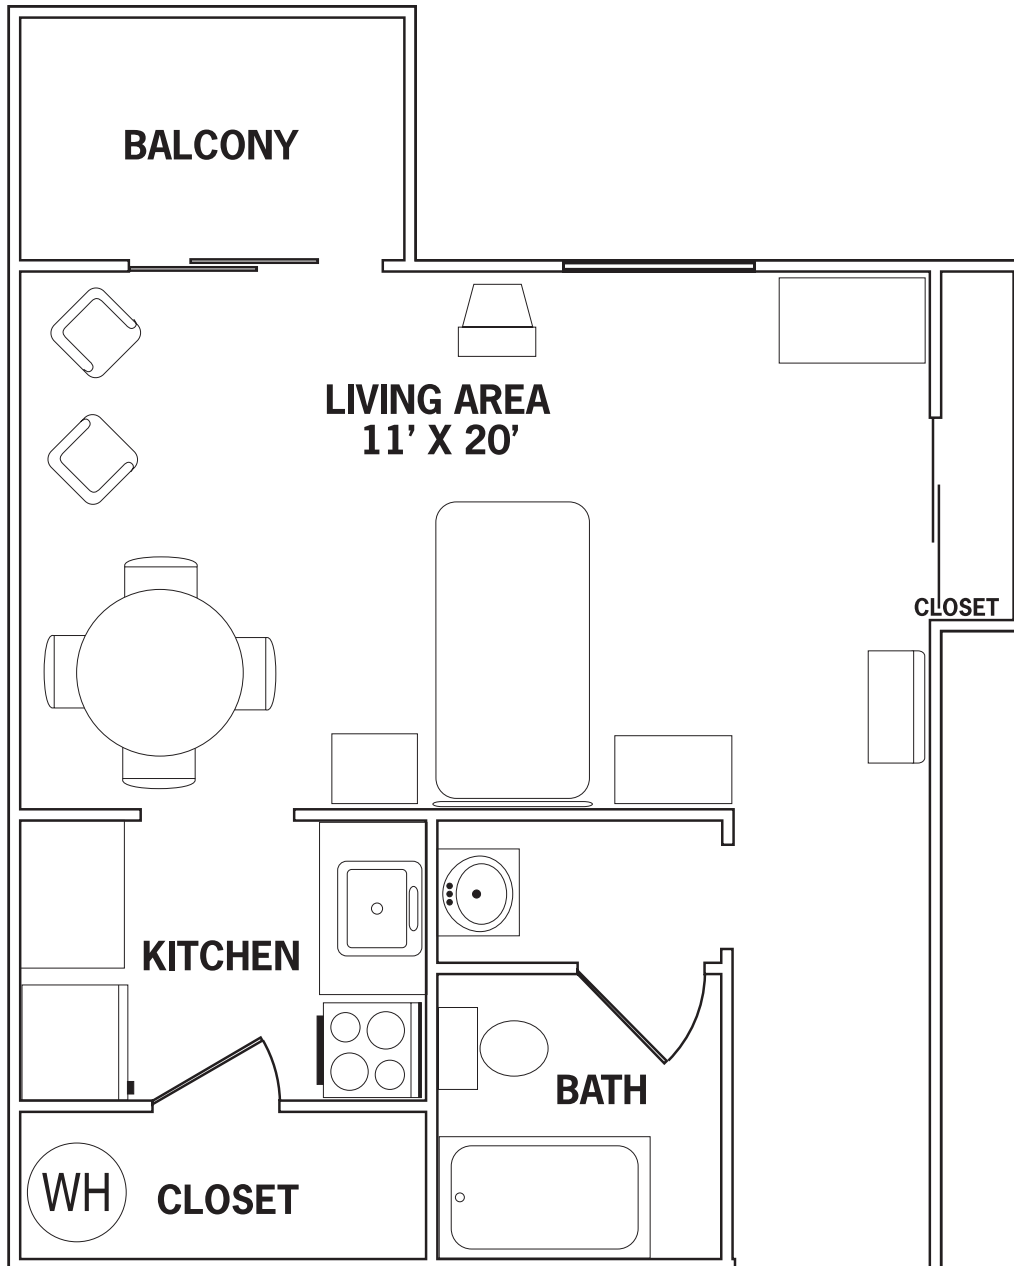

PAUL'S RUN

Live Life to the Fullest

Juniper - Studio

400 sq. ft.

Plans are a general representation of the units shown. Details and dimensions may vary.