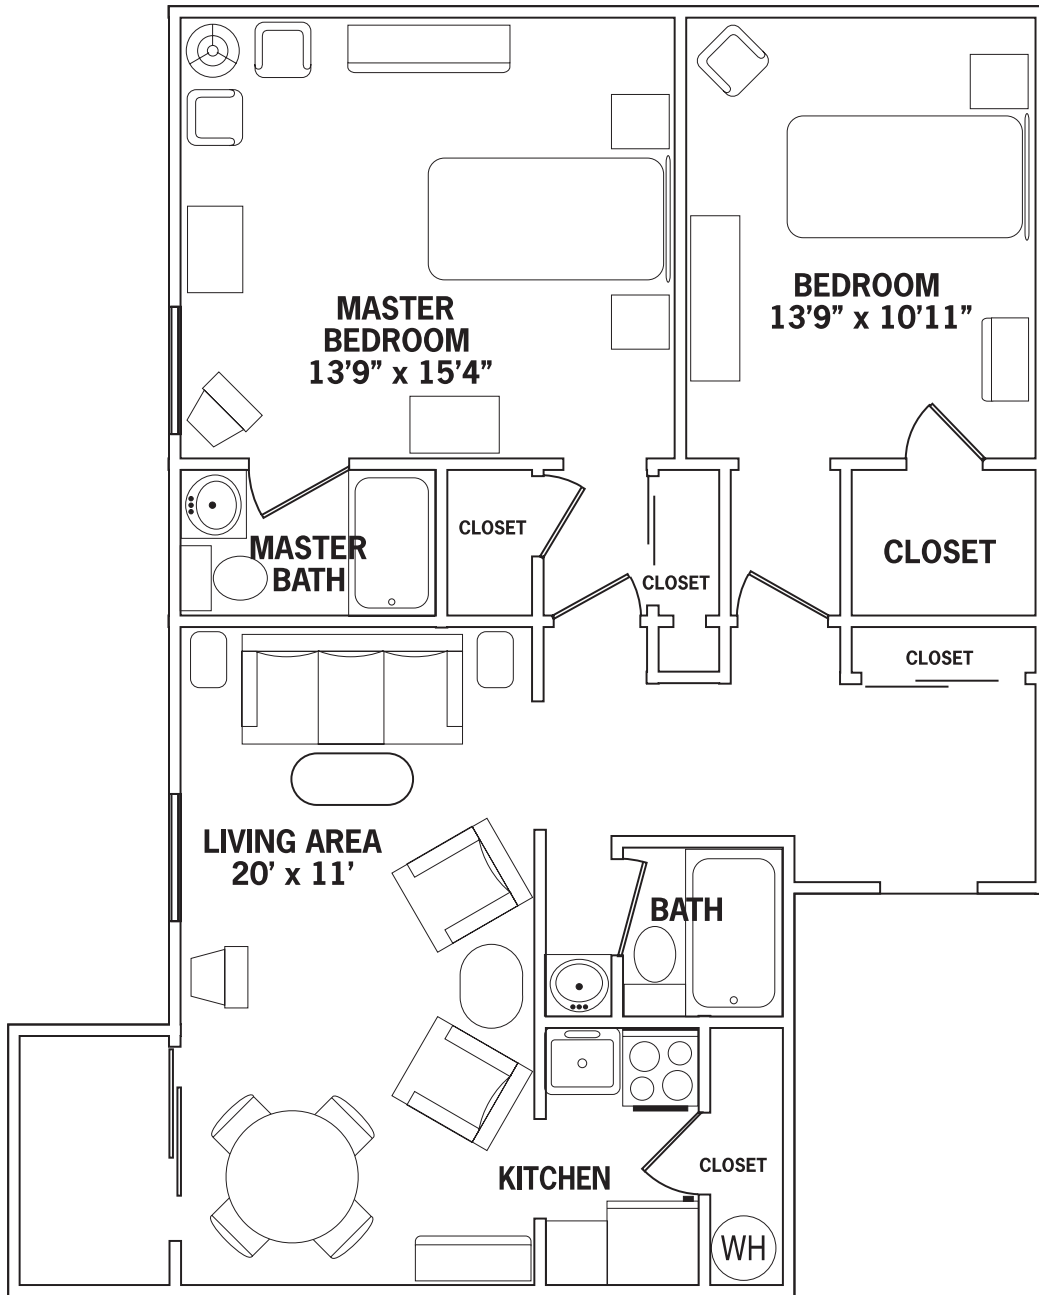

# PAUL'S RUN

*Live Life to the Fullest*

*Redwood - Two Bedroom / Two Bath*

**806 sq. ft.**

*Plans are a general representation of the units shown. Details and dimensions may vary.*